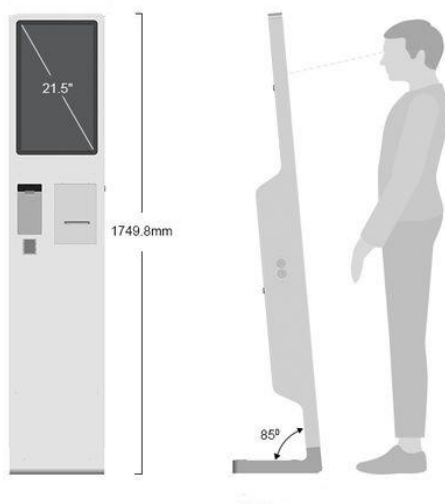

Standard Info Kiosk Specification

Series Model: L700

General Specification:

Cabin Dimensions: Height 175 cm, Width 40 cm, Depth 35 cm

Display Size: 22 Inch

Material: Metal

Total Weight: 35 kg

Three Access Door Front & Back

Color: Electrostatic Powder Painting System

Technical Specification:

System: Customized

Display: Full HD Multi Touch Monitor

Touch Panel Technology: Capacitive

Touch Operating Temperature: 0 ~ 45

Power: Input 210-240V, 2A, 50Hz